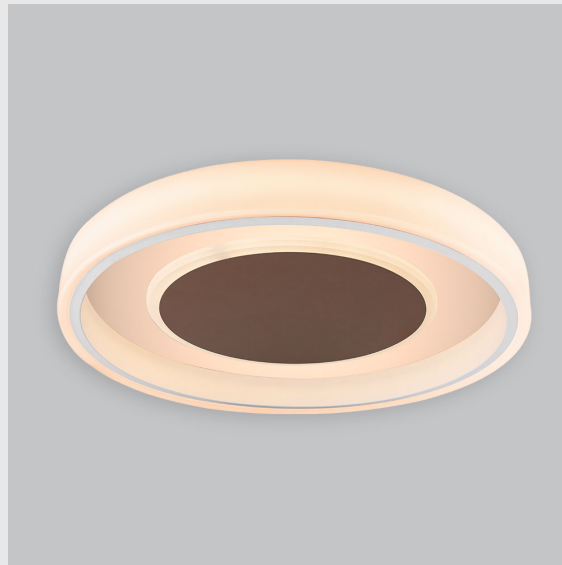

## Variant 3 - 7021-2.3.1.2.1.1.1.1.70.0.1.1.3

### Available Filters

1. Control = ON-OFF  
(FLICKER FREE)
2. CRI = >80
3. Lumen Type = High
4. CCT (Colour  
Temperature) = 5700K
5. Mounting Type =  
Pendant
6. Material Colour = Black
7. Dimension = 300mm -  
600mm
8. Distribution = Direct
9. Optics = NA
10. Reflector = NA
11. Life of LED = L70  
@50,000h
12. Beam Angle = 90° -  
110°
13. Watt = 21W - 30W
14. SDCM = SDCM = < 3

Fire Fox Ring fixture has :

- Concentric circles molded in acrylic
- Topped with aluminium details
- Multiple sizes available
- Luminaire housing of aluminium + acrylic
- For home decoration & professional environments
- Surface powder coat and LED PCB mounted
- Bottom opening for easy maintenance
- Pendant with cable suspension with quick mounting system
- M6 bolt for M6 fastener
- High performance Acrylic
- Uniform illumination
- Energy-efficient LED with color rendering