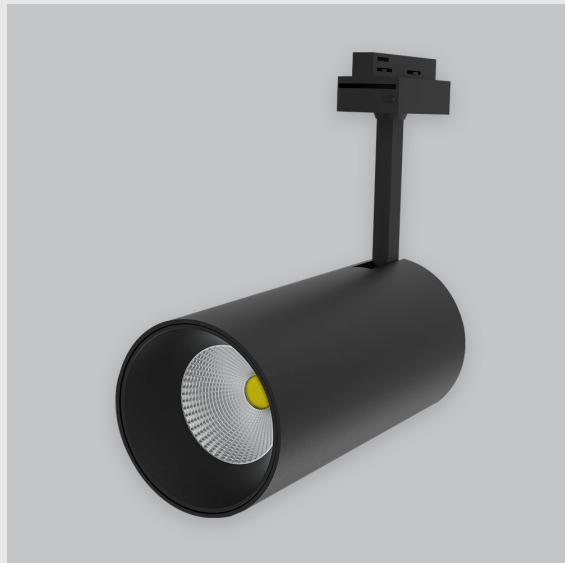

## Variant 3 - 4001-2.3.1.2.0.1.0.1.1.4.0.1.1.4

### Available Filters

1. Control = ON-OFF  
(FLICKER FREE)
2. CRI = >80
3. Lumen Type = High
4. CCT (Colour  
Temperature) = 5700K
5. Beam Angle = 0° - 15°
6. Material Colour = Black
7. Distribution = Direct
8. Dimension = NA
9. Mounting Type = NA
10. Reflector = NA
11. Life of LED = L70  
@50,000h
12. Watt = 31W - 40W
13. SDCM = SDCM = < 3
14. Optics = Lens

Phoenix Track Light has :

- Luminaire housing of die cast-aluminum
- Round recessed spotlight
- Surface powder coated
- COB (Chip on Board) technology
- Zero multiple shadows
- LED with effective colour rendering
- Overflowing colours with soft light and shadow
- Interpretation of the real environment light and colours
- Perfect longitudinal glare reduction
- Uniform light distribution