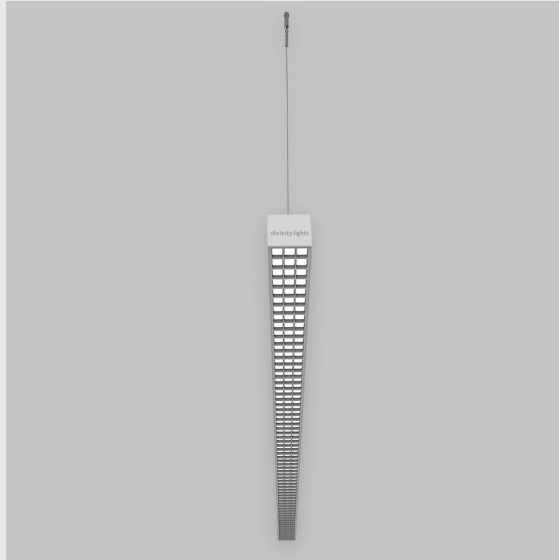

## Variant 3 - 1030-1-2.3.3.3.2.2.1.70.0.1.1.4

### Available Filters

1. CRI = >95
2. Control = DALI-2
3. Lumen Type = High
4. CCT (Colour Temperature) = 5700K
5. Mounting Type = Surface
6. Dimension = 601mm - 900mm
7. Distribution = Direct
8. Optics = NA
9. Reflector = NA
10. Life of LED = L70 @50,000h
11. Beam Angle = 90° - 110°
12. Watt = 31W - 40W
13. SDCM = SDCM = < 3

## XTREME 70 ANTIGLARE

Xtreme 70 Antiglare has:

- Luminaire housing of extruded aluminium
- A new concept on Louver Technology with high glare control
- Uniform illumination
- Energy-efficient LED with color rendering
- Visual comfort with panache