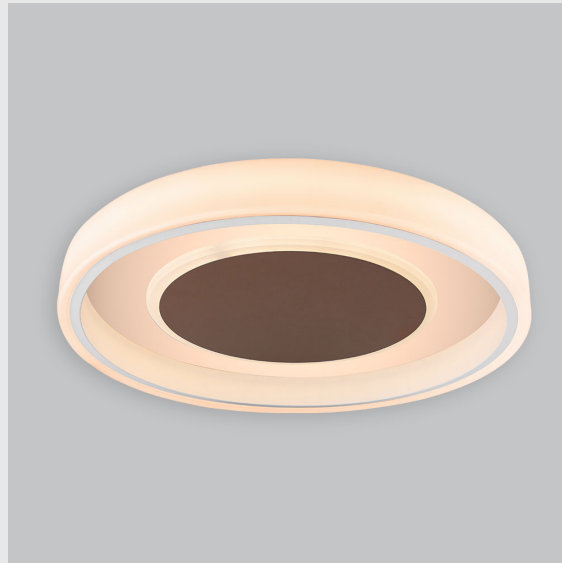

Variant 3 - 7021-2.3.3.3.1.3.1.1.70.0.1.1.7

Available Filters

1. CRI = >95
2. Control = DALI-2
3. Lumen Type = High
4. CCT (Colour Temperature) = 5700K
5. Mounting Type = Pendant
6. Material Colour = Grey
7. Dimension = 300mm - 600mm
8. Distribution = Direct
9. Optics = NA
10. Reflector = NA
11. Life of LED = L70 @50,000h
12. Beam Angle = 90° - 110°
13. Watt = 61W - 70W
14. SDCM = SDCM = < 3

Fire Fox Ring fixture has :

- Concentric circles molded in acrylic
- Topped with aluminium details
- Multiple sizes available
- Luminaire housing of aluminium + acrylic
- For home decoration & professional environments
- Surface powder coat and LED PCB mounted
- Bottom opening for easy maintenance
- Pendant with cable suspension with quick mounting system
- M6 bolt for M6 fastener
- High performance Acrylic
- Uniform illumination
- Energy-efficient LED with color rendering