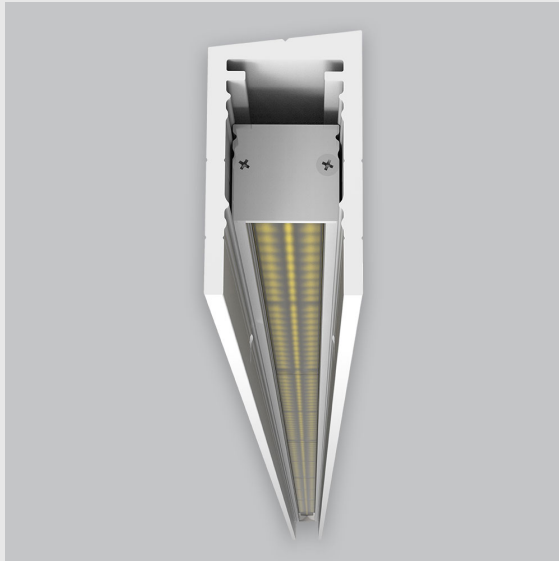

## Variant 3 - 5002-2.3.3.3.2.3.0.0.10.0.1.1.1

### Available Filters

1. CRI = >95
2. Control = DALI-2
3. Lumen Type = High
4. CCT (Colour Temperature) = 5700K
5. Beam Angle = 0° - 15°
6. Mounting Type = Surface
7. Material Colour = Grey
8. Distribution = NA
9. Dimension = NA
10. Optics = NA
11. Reflector = NA
12. Life of LED = L70 @50,000h
13. Watt = 1W - 10W
14. SDCM = SDCM = < 3

P2 Vertical Wall Grazer has :

- Luminaire housing made of extruded aluminium
- Grazes walls
- Accentuates surface textures better
- Reduces hotspots and dead zones
- Custom engineered
- Precision optics provide a narrow 10° beam
- Accommodates a wide range of wall heights
- Perfect longitudinal glare reduction
- Uniform illumination
- Energy efficient LED with effective colour rendering