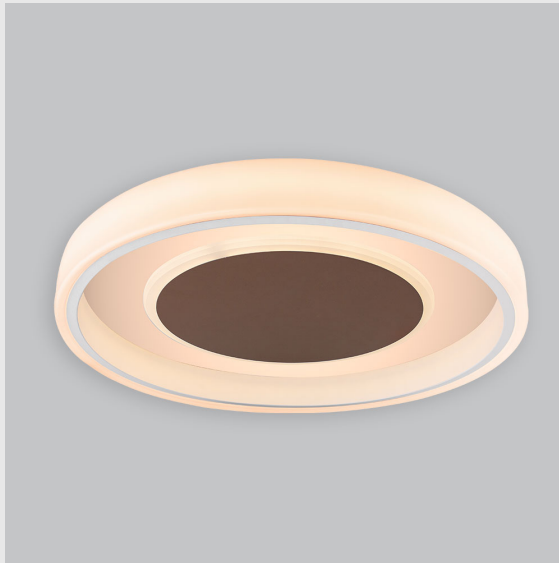

Variant 3 - 7021-2.3.3.3.1.3.1.1.70.0.1.1.7

Available Filters

1. CRI = >95
2. Control = DALI-2
3. Lumen Type = High
4. CCT (Colour Temperature) = 5700K
5. Mounting Type = Pendant
6. Material Colour = Grey
7. Dimension = 300mm - 600mm
8. Distribution = Direct
9. Optics = NA
10. Reflector = NA
11. Life of LED = L70 @50,000h
12. Beam Angle = 90° - 110°
13. Watt = 61W - 70W
14. SDCM = SDCM = < 3

Fire Fox Ring fixture has :

- Concentric circles molded in acrylic
- Topped with aluminium details
- Multiple sizes available
- Luminaire housing of aluminium + acrylic
- For home decoration & professional environments
- Surface powder coat and LED PCB mounted
- Bottom opening for easy maintenance
- Pendant with cable suspension with quick mounting system
- M6 bolt for M6 fastener
- High performance Acrylic
- Uniform illumination
- Energy-efficient LED with color rendering