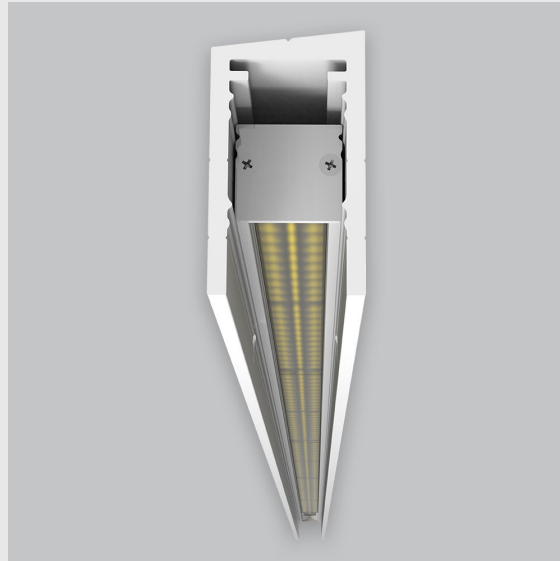

Variant 3 - 5002-2.3.3.3.2.3.0.0.10.0.1.1.1

Available Filters

1. CRI = >95
2. Control = DALI-2
3. Lumen Type = High
4. CCT (Colour Temperature) = 5700K
5. Beam Angle = 0° - 15°
6. Mounting Type = Surface
7. Material Colour = Grey
8. Distribution = NA
9. Dimension = NA
10. Optics = NA
11. Reflector = NA
12. Life of LED = L70 @50,000h
13. Watt = 1W - 10W
14. SDCM = SDCM = < 3

P2 Vertical Wall Grazer has :

- Luminaire housing made of extruded aluminium
- Grazes walls
- Accentuates surface textures better
- Reduces hotspots and dead zones
- Custom engineered
- Precision optics provide a narrow 10° beam
- Accommodates a wide range of wall heights
- Perfect longitudinal glare reduction
- Uniform illumination
- Energy efficient LED with effective colour rendering