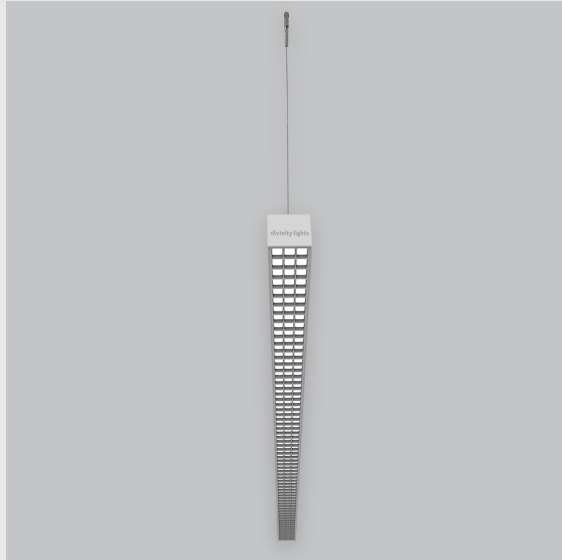

Variant 3 - 1030-1-2.3.3.3.2.2.1.70.0.1.1.4

Available Filters

1. CRI = >95
2. Control = DALI-2
3. Lumen Type = High
4. CCT (Colour Temperature) = 5700K
5. Mounting Type = Surface
6. Dimension = 601mm - 900mm
7. Distribution = Direct
8. Optics = NA
9. Reflector = NA
10. Life of LED = L70 @50,000h
11. Beam Angle = 90° - 110°
12. Watt = 31W - 40W
13. SDCM = SDCM = < 3

XTREME 70 ANTIGLARE

Xtreme 70 Antiglare has:

- Luminaire housing of extruded aluminium
- A new concept on Louver Technology with high glare control
- Uniform illumination
- Energy-efficient LED with color rendering
- Visual comfort with panache