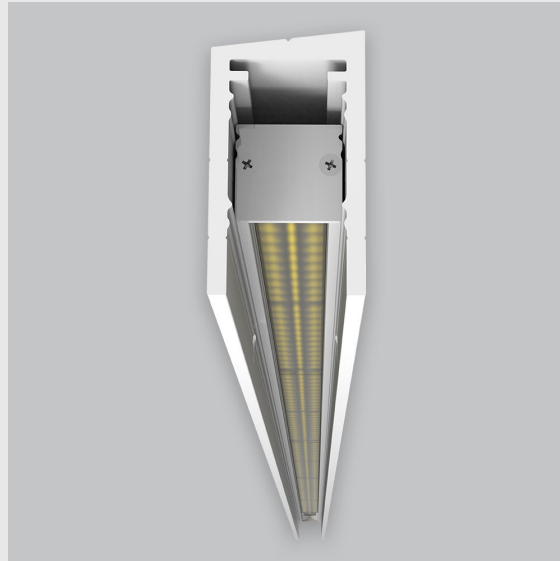

## Variant 3 - 5002-2.3.3.3.2.3.0.0.10.0.1.1.1

### Available Filters

1. CRI = >95
2. Control = DALI-2
3. Lumen Type = High
4. CCT (Colour Temperature) = 5700K
5. Beam Angle = 0° - 15°
6. Mounting Type = Surface
7. Material Colour = Grey
8. Distribution = NA
9. Dimension = NA
10. Optics = NA
11. Reflector = NA
12. Life of LED = L70 @50,000h
13. Watt = 1W - 10W
14. SDCM = SDCM = < 3

P2 Vertical Wall Grazer has :

- Luminaire housing made of extruded aluminium
- Grazes walls
- Accentuates surface textures better
- Reduces hotspots and dead zones
- Custom engineered
- Precision optics provide a narrow 10° beam
- Accommodates a wide range of wall heights
- Perfect longitudinal glare reduction
- Uniform illumination
- Energy efficient LED with effective colour rendering