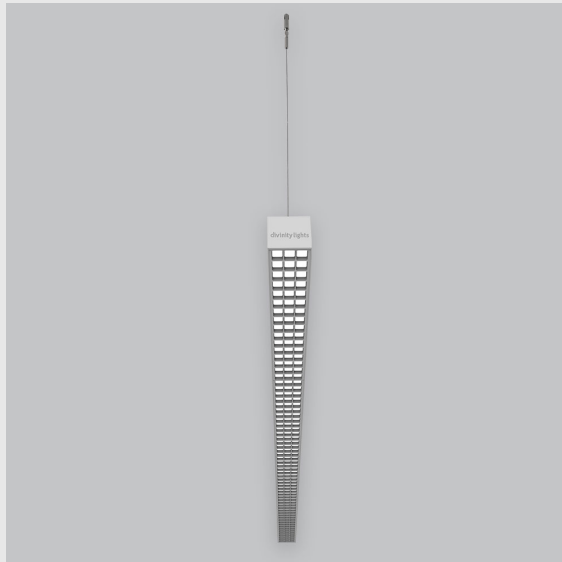

Variant 3 - 1030-1-2.3.3.3.2.2.1.70.0.1.1.4

Available Filters

1. CRI = >95
2. Control = DALI-2
3. Lumen Type = High
4. CCT (Colour Temperature) = 5700K
5. Mounting Type = Surface
6. Dimension = 601mm - 900mm
7. Distribution = Direct
8. Optics = NA
9. Reflector = NA
10. Life of LED = L70 @50,000h
11. Beam Angle = 90° - 110°
12. Watt = 31W - 40W
13. SDCM = SDCM = < 3

XTREME 70 ANTIGLARE

Xtreme 70 Antiglare has:

- Luminaire housing of extruded aluminium
- A new concept on Louver Technology with high glare control
- Uniform illumination
- Energy-efficient LED with color rendering
- Visual comfort with panache