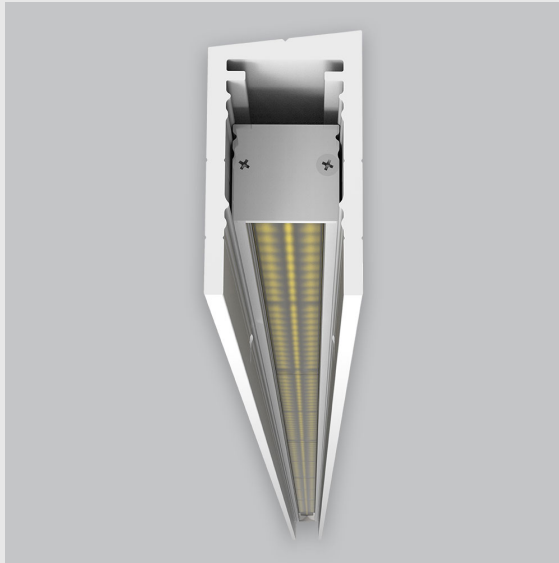

Variant 3 - 5002-2.3.3.3.2.3.0.0.10.0.1.1.1

Available Filters

1. CRI = >95
2. Control = DALI-2
3. Lumen Type = High
4. CCT (Colour Temperature) = 5700K
5. Beam Angle = 0° - 15°
6. Mounting Type = Surface
7. Material Colour = Grey
8. Distribution = NA
9. Dimension = NA
10. Optics = NA
11. Reflector = NA
12. Life of LED = L70 @50,000h
13. Watt = 1W - 10W
14. SDCM = SDCM = < 3

P2 Vertical Wall Grazer has :

- Luminaire housing made of extruded aluminium
- Grazes walls
- Accentuates surface textures better
- Reduces hotspots and dead zones
- Custom engineered
- Precision optics provide a narrow 10° beam
- Accommodates a wide range of wall heights
- Perfect longitudinal glare reduction
- Uniform illumination
- Energy efficient LED with effective colour rendering