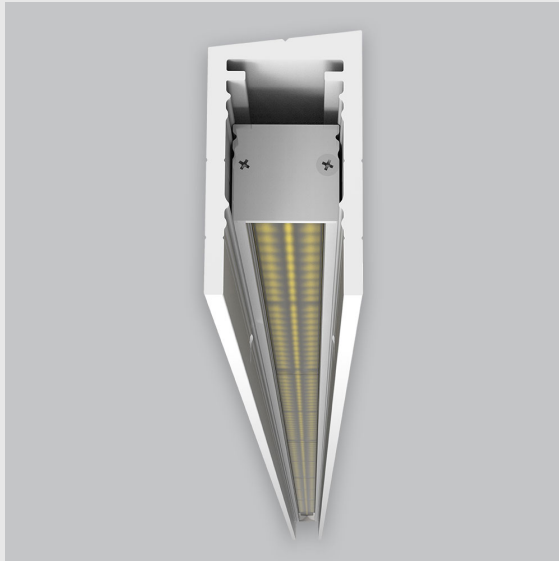

Variant 3 - 5002-2.3.3.3.2.3.0.0.10.0.1.1.1

Available Filters

1. CRI = >95
2. Control = DALI-2
3. Lumen Type = High
4. CCT (Colour Temperature) = 5700K
5. Beam Angle = 0° - 15°
6. Mounting Type = Surface
7. Material Colour = Grey
8. Distribution = NA
9. Dimension = NA
10. Optics = NA
11. Reflector = NA
12. Life of LED = L70 @50,000h
13. Watt = 1W - 10W
14. SDCM = SDCM = < 3

P2 Vertical Wall Grazer has :

- Luminaire housing made of extruded aluminium
- Grazes walls
- Accentuates surface textures better
- Reduces hotspots and dead zones
- Custom engineered
- Precision optics provide a narrow 10° beam
- Accommodates a wide range of wall heights
- Perfect longitudinal glare reduction
- Uniform illumination
- Energy efficient LED with effective colour rendering