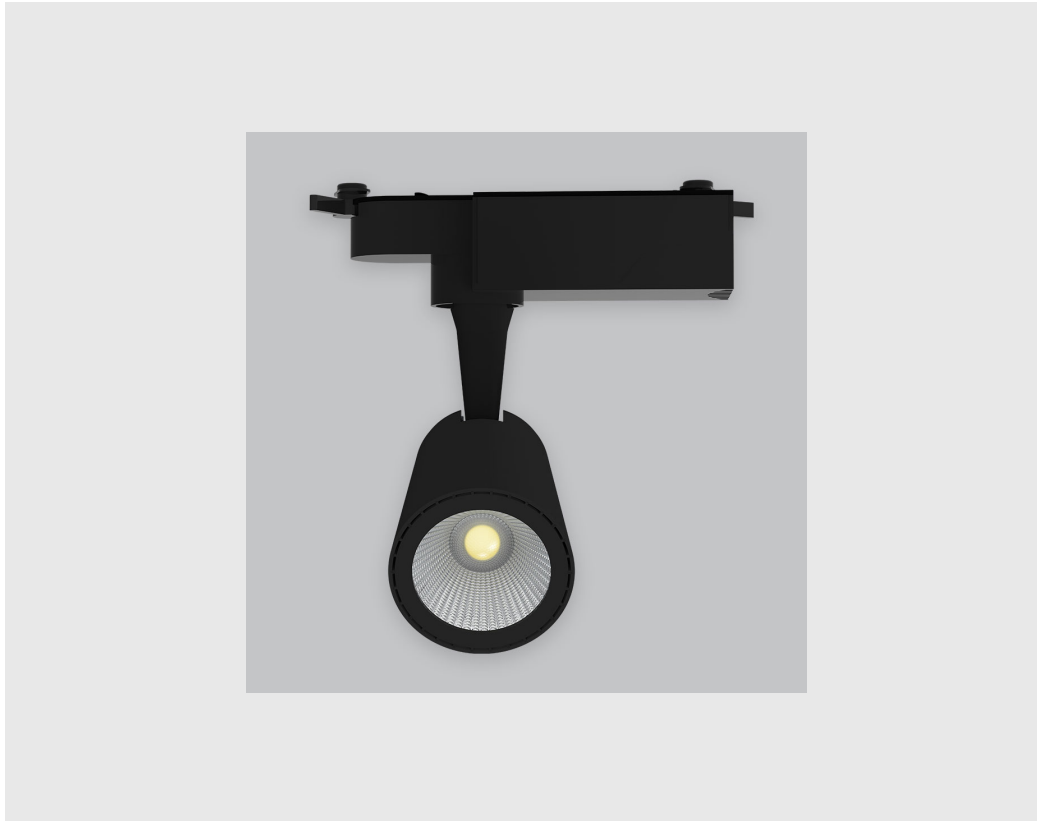

Image not found or type unknown

Variant 20

**Article number- - 4003-
2.5.2.4.4.1.7.1.1.6.0.1.1.2**

Specifications

1. Control = DALI-2 DT8
2. CRI = >90
3. Lumen Type = High
4. CCT (Colour Temperature) = Tunable White 2700K-6500K
5. Beam Angle = 0° - 15°
6. Material Colour = Black
7. Distribution = Direct
8. Reflector = NA
9. Life of LED = L70 @50,000h
10. Watt = 11W - 20W
11. SDCM = SDCM = < 3
12. Mounting Type = Track Mounted
13. Dimension = 50mm-100mm
14. Optics = Lens & Reflector

Astro Track Light has :

- Luminaire housing of die cast-aluminium
- Premium powder coat
- Highly durable and in white finish
- Adjustable lighting
- 90° inclination on the horizontal plane
- 355° rotation around the vertical axis
- Angle can be directed as required
- For specific areas or to accentuate a feature
- Zero multiple shadows
- LED with effective colour rendering
- Overflowing colours with soft light and shadow
- Interpretation of the real environment light and colours
- High colour rendering