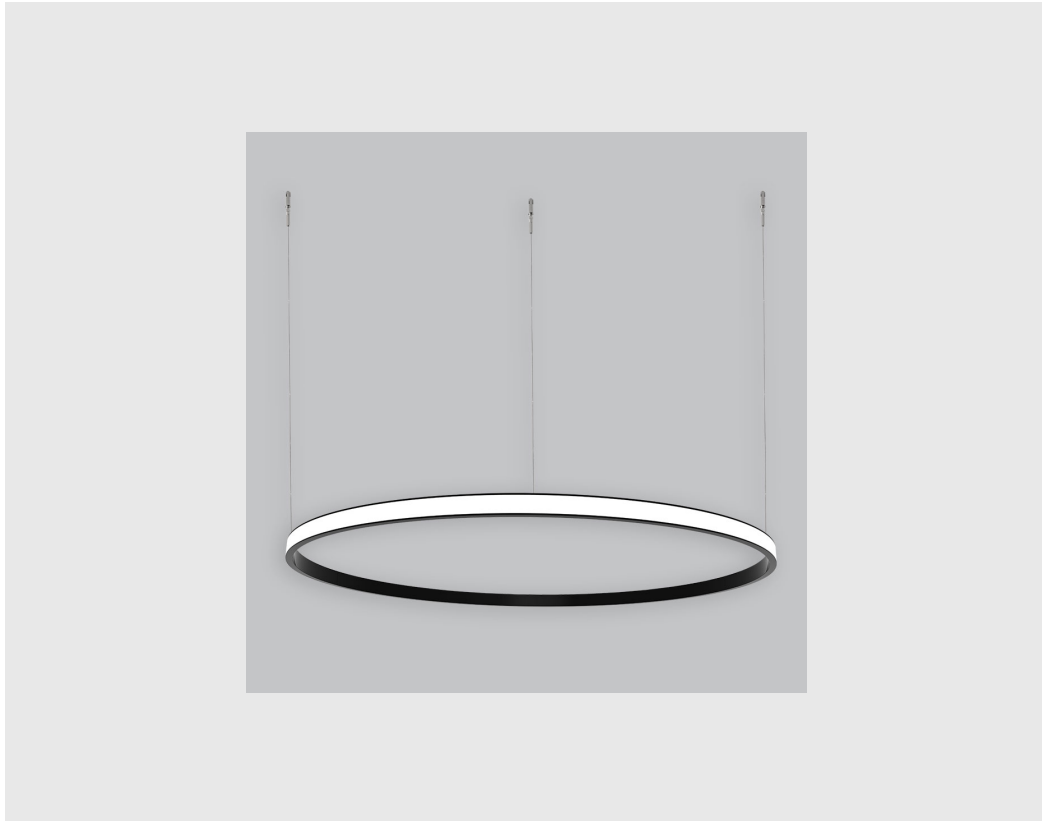

Image not found or type unknown

Variant 20

**Article number- - 7006-
2.5.2.4.1.1.1.1.7.1.0.1.1.3**

Specifications

1. Control = DALI-2 DT8
2. CRI = >90
3. Lumen Type = High
4. CCT (Colour Temperature) = Tunable White 2700K-6500K
5. Mounting Type = Pendant
6. Material Colour = Black
7. Dimension = NA
8. Distribution = Direct
9. Optics = PMMA Diffuser
10. Reflector = NA
11. Life of LED = L70 @50,000h
12. Beam Angle = 90° - 110°
13. Watt = 21W - 30W
14. SDCM = SDCM = < 3

Unik Outer Lit Ring has :

- Outer lit ring with 20mm height
- Luminaire housing of aluminium
- Surface powder coated
- LED PCB mounted
- Bottom opening for easy maintenance
- Pendant with cable suspension
- Quick mounting system
- M6 bolt for M6 fastener
- Creates a beautiful scenery of lighting
- Uniform illumination
- Energy-efficient LED with color rendering