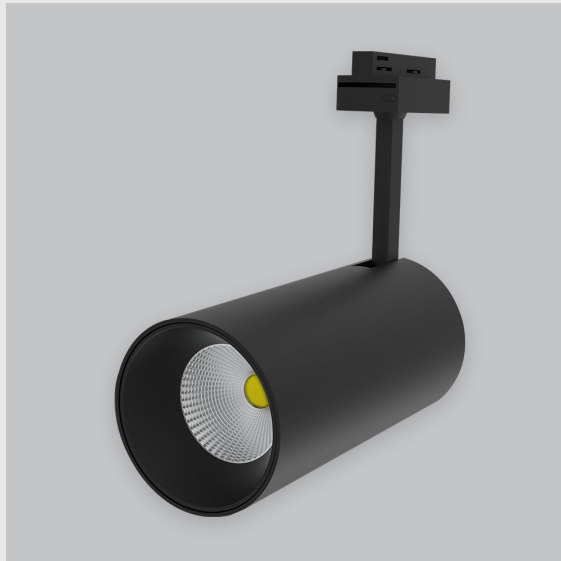

## Variant 20 - 4001-2.5.2.4.0.1.0.1.1.4.0.1.1.4

### Available Filters

1. Control = DALI-2 DT8
2. CRI = >90
3. Lumen Type = High
4. CCT (Colour Temperature) = Tunable White 2700K-6500K
5. Beam Angle = 0° - 15°
6. Material Colour = Black
7. Distribution = Direct
8. Dimension = 301mm-600mm
9. Mounting Type = NA
10. Reflector = NA
11. Life of LED = L70 @50,000h
12. Watt = 31W - 40W
13. SDCM = SDCM = < 3
14. Optics = Lens

Phoenix Track Light has :

- Luminaire housing of die cast-aluminum
- Round recessed spotlight
- Surface powder coated
- COB (Chip on Board) technology
- Zero multiple shadows
- LED with effective colour rendering
- Overflowing colours with soft light and shadow
- Interpretation of the real environment light and colours
- Perfect longitudinal glare reduction
- Uniform light distribution