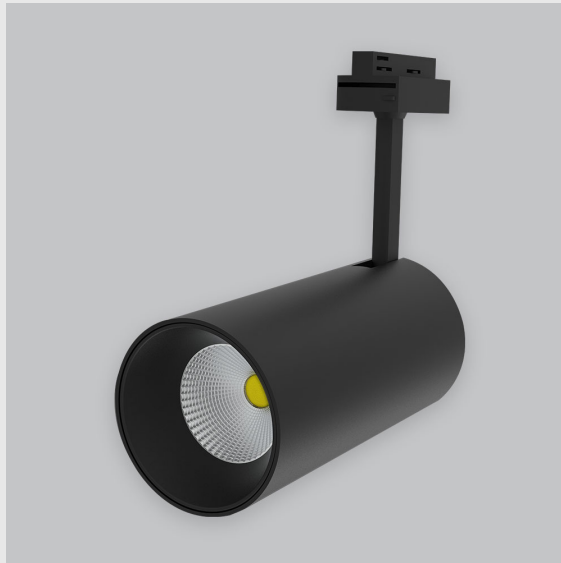

Variant 20 - 4001-2.5.2.4.0.1.0.1.1.4.0.1.1.2

Available Filters

1. Control = DALI-2 DT8
2. CRI = >90
3. Lumen Type = High
4. CCT (Colour Temperature) = Tunable White 2700K-6500K
5. Beam Angle = 0° - 15°
6. Material Colour = Black
7. Distribution = Direct
8. Dimension = 301mm-600mm
9. Mounting Type = NA
10. Reflector = NA
11. Life of LED = L70 @50,000h
12. Watt = 11W - 20W
13. SDCM = SDCM = < 3
14. Optics = Lens

Phoenix Track Light has :

- Luminaire housing of die cast-aluminum
- Round recessed spotlight
- Surface powder coated
- COB (Chip on Board) technology
- Zero multiple shadows
- LED with effective colour rendering
- Overflowing colours with soft light and shadow
- Interpretation of the real environment light and colours
- Perfect longitudinal glare reduction
- Uniform light distribution
- No lateral spill for superior wall wash applications
- High colour rendering