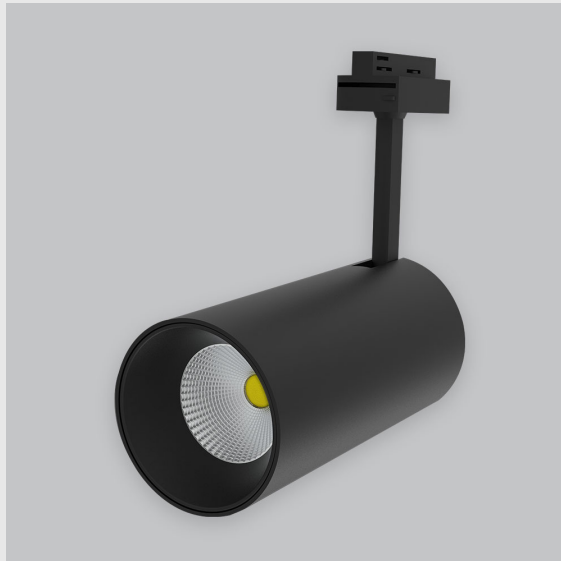

Variant 20 - 4001-2.5.2.4.0.1.0.1.1.4.0.1.1.4

Available Filters

1. Control = DALI-2 DT8
2. CRI = >90
3. Lumen Type = High
4. CCT (Colour Temperature) = Tunable White 2700K-6500K
5. Beam Angle = 0° - 15°
6. Material Colour = Black
7. Distribution = Direct
8. Dimension = 301mm-600mm
9. Mounting Type = NA
10. Reflector = NA
11. Life of LED = L70 @50,000h
12. Watt = 31W - 40W
13. SDCM = SDCM = < 3
14. Optics = Lens

Phoenix Track Light has :

- Luminaire housing of die cast-aluminum
- Round recessed spotlight
- Surface powder coated
- COB (Chip on Board) technology
- Zero multiple shadows
- LED with effective colour rendering
- Overflowing colours with soft light and shadow
- Interpretation of the real environment light and colours
- Perfect longitudinal glare reduction
- Uniform light distribution