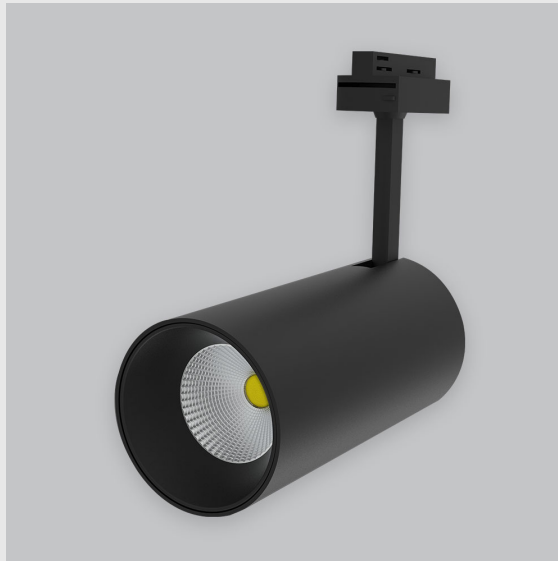

Variant 20 - 4001-2.5.2.4.0.1.0.1.1.4.0.1.1.4

Available Filters

1. Control = DALI-2 DT8
2. CRI = >90
3. Lumen Type = High
4. CCT (Colour Temperature) = Tunable White 2700K-6500K
5. Beam Angle = 0° - 15°
6. Material Colour = Black
7. Distribution = Direct
8. Dimension = 301mm-600mm
9. Mounting Type = NA
10. Reflector = NA
11. Life of LED = L70 @50,000h
12. Watt = 31W - 40W
13. SDCM = SDCM = < 3
14. Optics = Lens

Phoenix Track Light has :

- Luminaire housing of die cast-aluminum
- Round recessed spotlight
- Surface powder coated
- COB (Chip on Board) technology
- Zero multiple shadows
- LED with effective colour rendering
- Overflowing colours with soft light and shadow
- Interpretation of the real environment light and colours
- Perfect longitudinal glare reduction
- Uniform light distribution