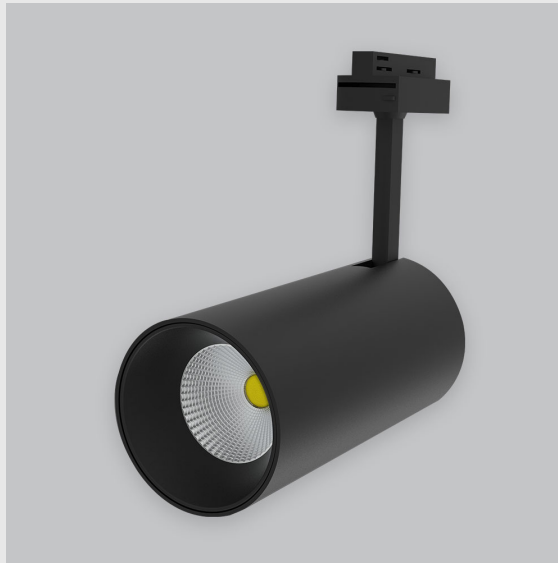

Variant 20 - 4001-2.5.2.4.0.1.0.1.1.4.0.1.1.2

Available Filters

1. Control = DALI-2 DT8
2. CRI = >90
3. Lumen Type = High
4. CCT (Colour Temperature) = Tunable White 2700K-6500K
5. Beam Angle = 0° - 15°
6. Material Colour = Black
7. Distribution = Direct
8. Dimension = 301mm-600mm
9. Mounting Type = NA
10. Reflector = NA
11. Life of LED = L70 @50,000h
12. Watt = 11W - 20W
13. SDCM = SDCM = < 3
14. Optics = Lens

Phoenix Track Light has :

- Luminaire housing of die cast-aluminum
- Round recessed spotlight
- Surface powder coated
- COB (Chip on Board) technology
- Zero multiple shadows
- LED with effective colour rendering
- Overflowing colours with soft light and shadow
- Interpretation of the real environment light and colours
- Perfect longitudinal glare reduction
- Uniform light distribution
- No lateral spill for superior wall wash applications
- High colour rendering