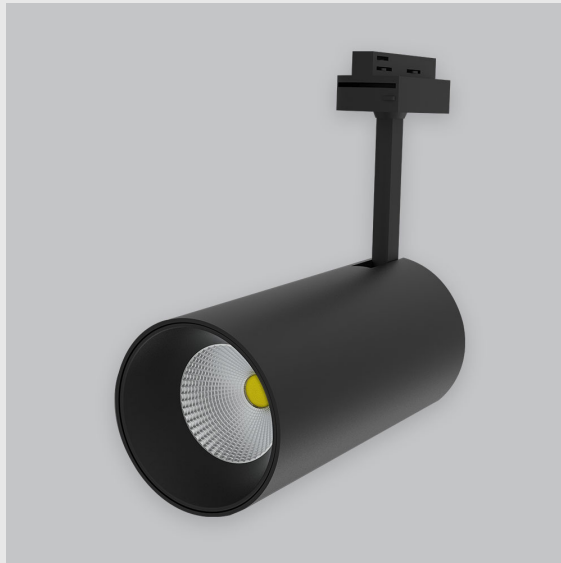

Variant 20 - 4001-2.5.2.4.0.1.0.1.1.4.0.1.1.4

Available Filters

1. Control = DALI-2 DT8
2. CRI = >90
3. Lumen Type = High
4. CCT (Colour Temperature) = Tunable White 2700K-6500K
5. Beam Angle = 0° - 15°
6. Material Colour = Black
7. Distribution = Direct
8. Dimension = 301mm-600mm
9. Mounting Type = NA
10. Reflector = NA
11. Life of LED = L70 @50,000h
12. Watt = 31W - 40W
13. SDCM = SDCM = < 3
14. Optics = Lens

Phoenix Track Light has :

- Luminaire housing of die cast-aluminum
- Round recessed spotlight
- Surface powder coated
- COB (Chip on Board) technology
- Zero multiple shadows
- LED with effective colour rendering
- Overflowing colours with soft light and shadow
- Interpretation of the real environment light and colours
- Perfect longitudinal glare reduction
- Uniform light distribution