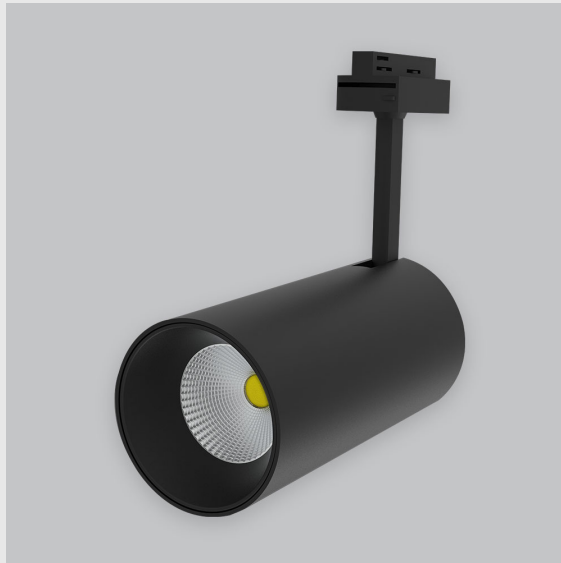

## Variant 20 - 4001-2.5.2.4.0.1.0.1.1.4.0.1.1.2

### Available Filters

1. Control = DALI-2 DT8
2. CRI = >90
3. Lumen Type = High
4. CCT (Colour Temperature) = Tunable White 2700K-6500K
5. Beam Angle = 0° - 15°
6. Material Colour = Black
7. Distribution = Direct
8. Dimension = 301mm-600mm
9. Mounting Type = NA
10. Reflector = NA
11. Life of LED = L70 @50,000h
12. Watt = 11W - 20W
13. SDCM = SDCM = < 3
14. Optics = Lens

Phoenix Track Light has :

- Luminaire housing of die cast-aluminum
- Round recessed spotlight
- Surface powder coated
- COB (Chip on Board) technology
- Zero multiple shadows
- LED with effective colour rendering
- Overflowing colours with soft light and shadow
- Interpretation of the real environment light and colours
- Perfect longitudinal glare reduction
- Uniform light distribution
- No lateral spill for superior wall wash applications
- High colour rendering