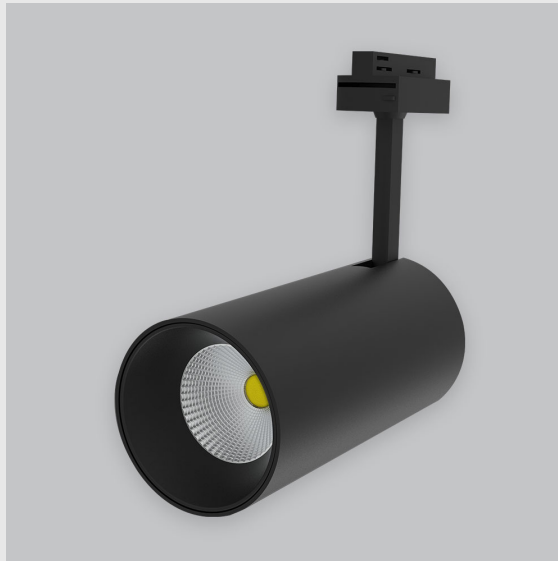

## Variant 20 - 4001-2.5.2.4.0.1.0.1.1.4.0.1.1.4

### Available Filters

1. Control = DALI-2 DT8
2. CRI = >90
3. Lumen Type = High
4. CCT (Colour Temperature) = Tunable White 2700K-6500K
5. Beam Angle = 0° - 15°
6. Material Colour = Black
7. Distribution = Direct
8. Dimension = 301mm-600mm
9. Mounting Type = NA
10. Reflector = NA
11. Life of LED = L70 @50,000h
12. Watt = 31W - 40W
13. SDCM = SDCM = < 3
14. Optics = Lens

Phoenix Track Light has :

- Luminaire housing of die cast-aluminum
- Round recessed spotlight
- Surface powder coated
- COB (Chip on Board) technology
- Zero multiple shadows
- LED with effective colour rendering
- Overflowing colours with soft light and shadow
- Interpretation of the real environment light and colours
- Perfect longitudinal glare reduction
- Uniform light distribution