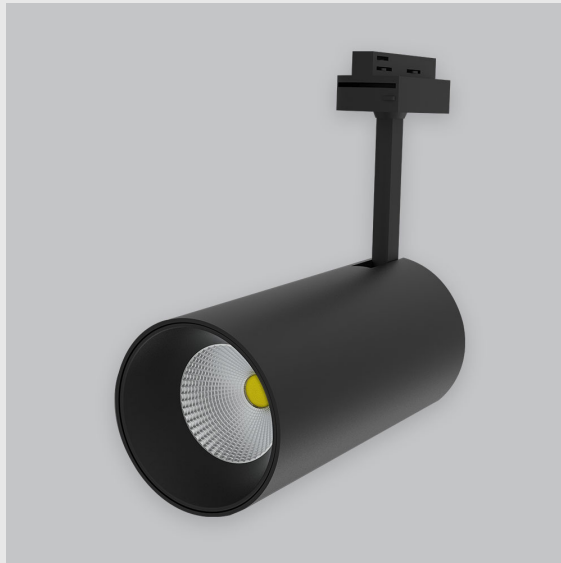

## Variant 20 - 4001-2.5.2.4.0.1.0.1.1.4.0.1.1.4

### Available Filters

1. Control = DALI-2 DT8
2. CRI = >90
3. Lumen Type = High
4. CCT (Colour Temperature) = Tunable White 2700K-6500K
5. Beam Angle = 0° - 15°
6. Material Colour = Black
7. Distribution = Direct
8. Dimension = 301mm-600mm
9. Mounting Type = NA
10. Reflector = NA
11. Life of LED = L70 @50,000h
12. Watt = 31W - 40W
13. SDCM = SDCM = < 3
14. Optics = Lens

Phoenix Track Light has :

- Luminaire housing of die cast-aluminum
- Round recessed spotlight
- Surface powder coated
- COB (Chip on Board) technology
- Zero multiple shadows
- LED with effective colour rendering
- Overflowing colours with soft light and shadow
- Interpretation of the real environment light and colours
- Perfect longitudinal glare reduction
- Uniform light distribution