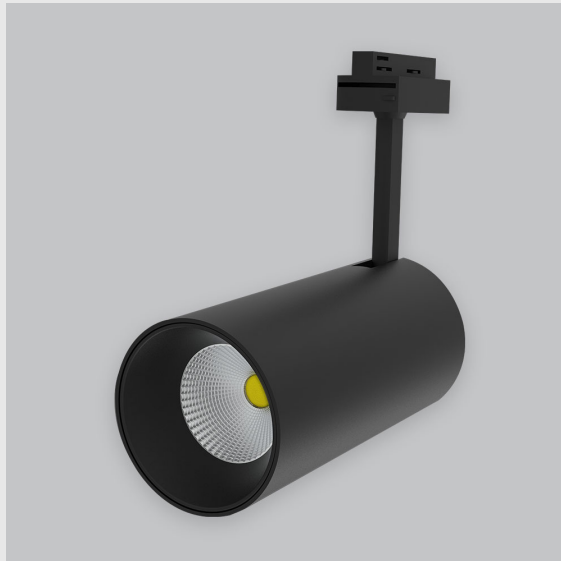

## Variant 20 - 4001-2.5.2.4.0.1.0.1.1.4.0.1.1.2

### Available Filters

1. Control = DALI-2 DT8
2. CRI = >90
3. Lumen Type = High
4. CCT (Colour Temperature) = Tunable White 2700K-6500K
5. Beam Angle = 0° - 15°
6. Material Colour = Black
7. Distribution = Direct
8. Dimension = 301mm-600mm
9. Mounting Type = NA
10. Reflector = NA
11. Life of LED = L70 @50,000h
12. Watt = 11W - 20W
13. SDCM = SDCM = < 3
14. Optics = Lens

Phoenix Track Light has :

- Luminaire housing of die cast-aluminum
- Round recessed spotlight
- Surface powder coated
- COB (Chip on Board) technology
- Zero multiple shadows
- LED with effective colour rendering
- Overflowing colours with soft light and shadow
- Interpretation of the real environment light and colours
- Perfect longitudinal glare reduction
- Uniform light distribution
- No lateral spill for superior wall wash applications
- High colour rendering