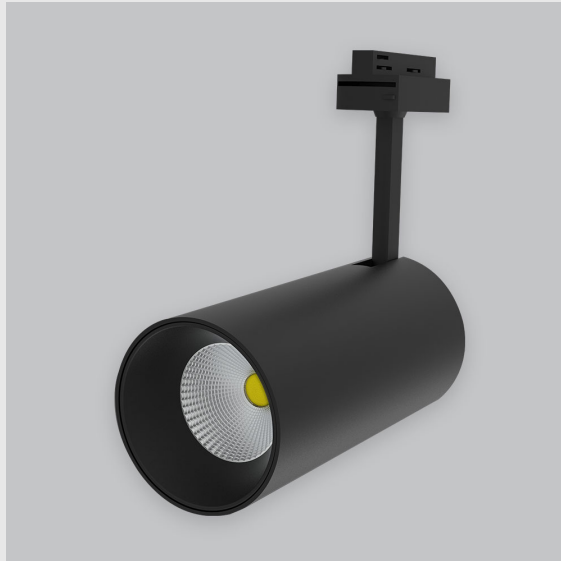

Variant 20 - 4001-2.5.2.4.0.1.0.1.1.4.0.1.1.2

Available Filters

1. Control = DALI-2 DT8
2. CRI = >90
3. Lumen Type = High
4. CCT (Colour Temperature) = Tunable White 2700K-6500K
5. Beam Angle = 0° - 15°
6. Material Colour = Black
7. Distribution = Direct
8. Dimension = NA
9. Mounting Type = NA
10. Reflector = NA
11. Life of LED = L70 @50,000h
12. Watt = 11W - 20W
13. SDCM = SDCM = < 3
14. Optics = Lens

Phoenix Track Light has :

- Luminaire housing of die cast-aluminum
- Round recessed spotlight
- Surface powder coated
- COB (Chip on Board) technology
- Zero multiple shadows
- LED with effective colour rendering
- Overflowing colours with soft light and shadow
- Interpretation of the real environment light and colours
- Perfect longitudinal glare reduction
- Uniform light distribution
- No lateral spill for superior wall wash applications
- High colour rendering