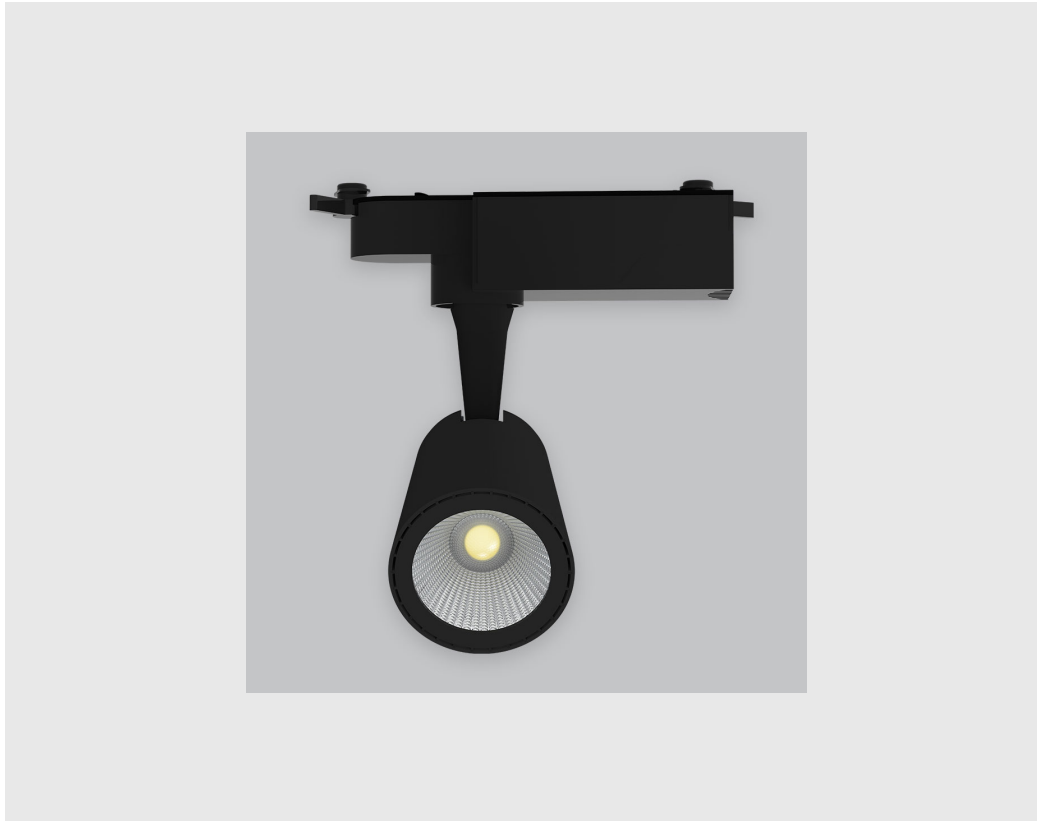

Image not found or type unknown

Variant 2

**Article number- - 4003-
2.2.1.2.4.1.7.1.1.6.0.1.1.2**

Specifications

1. Control = ON-OFF (FLICKER FREE)
2. CRI = >80
3. Lumen Type = High
4. CCT (Colour Temperature) = 4000K
5. Beam Angle = 0° - 15°
6. Material Colour = Black
7. Distribution = Direct
8. Reflector = NA
9. Life of LED = L70 @50,000h
10. Watt = 11W - 20W
11. SDCM = SDCM = < 3
12. Mounting Type = Track Mounted
13. Dimension = 50mm-100mm
14. Optics = Lens & Reflector

Astro Track Light has :

- Luminaire housing of die cast-aluminium
- Premium powder coat
- Highly durable and in white finish
- Adjustable lighting
- 90° inclination on the horizontal plane
- 355° rotation around the vertical axis
- Angle can be directed as required
- For specific areas or to accentuate a feature
- Zero multiple shadows
- LED with effective colour rendering
- Overflowing colours with soft light and shadow
- Interpretation of the real environment light and colours
- High colour rendering