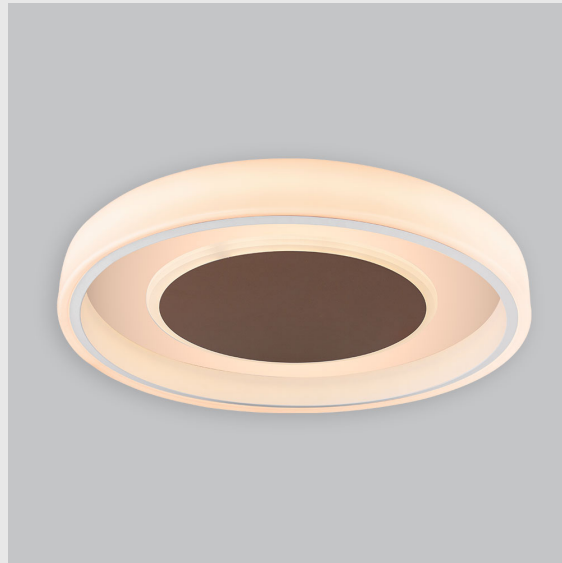

Variant 2 - 7021-2.2.1.2.1.1.1.1.70.0.1.1.3

Available Filters

1. Control = ON-OFF
(FLICKER FREE)
2. CRI = >80
3. Lumen Type = High
4. CCT (Colour
Temperature) = 4000K
5. Mounting Type =
Pendant
6. Material Colour = Black
7. Dimension = NA
8. Distribution = Direct
9. Optics = NA
10. Reflector = NA
11. Life of LED = L70
@50,000h
12. Beam Angle = 90° -
110°
13. Watt = 21W - 30W
14. SDCM = SDCM = < 3

Fire Fox Ring fixture has :

- Concentric circles molded in acrylic
- Topped with aluminium details
- Multiple sizes available
- Luminaire housing of aluminium + acrylic
- For home decoration & professional environments
- Surface powder coat and LED PCB mounted
- Bottom opening for easy maintenance
- Pendant with cable suspension with quick mounting system
- M6 bolt for M6 fastener
- High performance Acrylic
- Uniform illumination
- Energy-efficient LED with color rendering