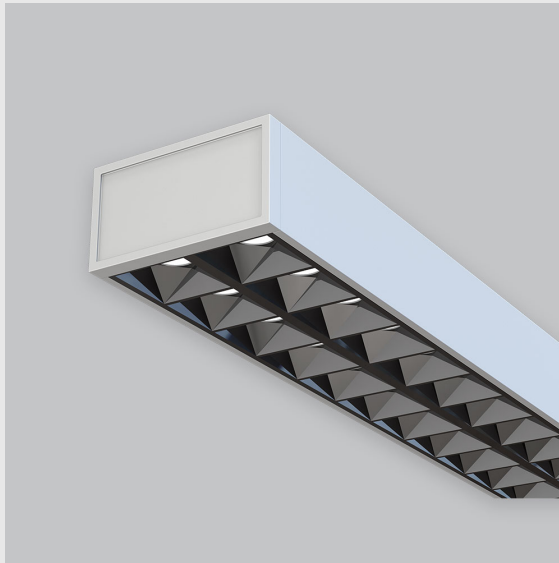

Variant 2 - 9001-2.2.2.2.2.3.0.2.70.0.1.1.8

Available Filters

1. Control = ON-OFF
(FLICKER FREE)
2. CRI = >90
3. Lumen Type = High
4. CCT (Colour
Temperature) = 4000K
5. Mounting Type =
Surface
6. Material Colour = Grey
7. Distribution = Up-50% /
Down-50%
8. Dimension = 301mm-
600mm
9. Optics = NA
10. Reflector = NA
11. Life of LED = L70
@50,000h
12. Beam Angle = 90° -
110°
13. Watt = 71W - 100W
14. SDCM = SDCM = < 3

Leno F fixture has :

- Luminaire housing of aluminium
- Surface powder coat
- SMD (Surface Mount Device) LED technology
- Free standing luminaires
- Minimalistic design
- Numerous combinations of lamp head designs for a variety of desks