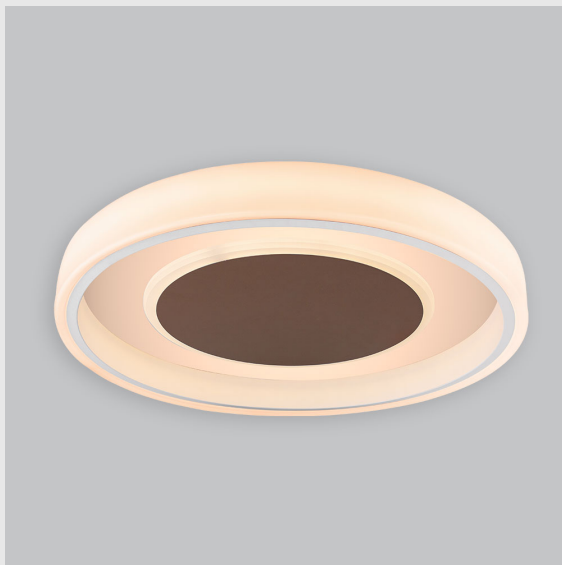

Variant 2 - 7021-2.2.1.2.1.1.1.1.70.0.1.1.3

Available Filters

1. Control = ON-OFF
(FLICKER FREE)
2. CRI = >80
3. Lumen Type = High
4. CCT (Colour
Temperature) = 4000K
5. Mounting Type =
Pendant
6. Material Colour = Black
7. Dimension = NA
8. Distribution = Direct
9. Optics = NA
10. Reflector = NA
11. Life of LED = L70
@50,000h
12. Beam Angle = 90° -
110°
13. Watt = 21W - 30W
14. SDCM = SDCM = < 3

Fire Fox Ring fixture has :

- Concentric circles molded in acrylic
- Topped with aluminium details
- Multiple sizes available
- Luminaire housing of aluminium + acrylic
- For home decoration & professional environments
- Surface powder coat and LED PCB mounted
- Bottom opening for easy maintenance
- Pendant with cable suspension with quick mounting system
- M6 bolt for M6 fastener
- High performance Acrylic
- Uniform illumination
- Energy-efficient LED with color rendering