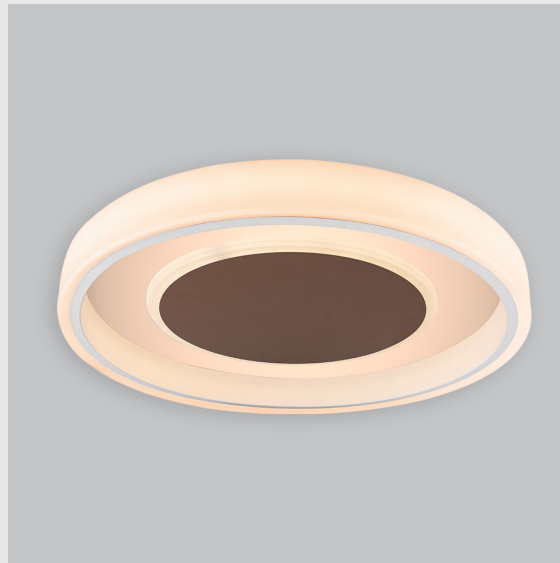

Variant 2 - 7021-2.2.1.2.1.1.1.1.70.0.1.1.3

Available Filters

1. Control = ON-OFF
(FLICKER FREE)
2. CRI = >80
3. Lumen Type = High
4. CCT (Colour
Temperature) = 4000K
5. Mounting Type =
Pendant
6. Material Colour = Black
7. Dimension = NA
8. Distribution = Direct
9. Optics = NA
10. Reflector = NA
11. Life of LED = L70
@50,000h
12. Beam Angle = 90° -
110°
13. Watt = 21W - 30W
14. SDCM = SDCM = < 3

Fire Fox Ring fixture has :

- Concentric circles molded in acrylic
- Topped with aluminium details
- Multiple sizes available
- Luminaire housing of aluminium + acrylic
- For home decoration & professional environments
- Surface powder coat and LED PCB mounted
- Bottom opening for easy maintenance
- Pendant with cable suspension with quick mounting system
- M6 bolt for M6 fastener
- High performance Acrylic
- Uniform illumination
- Energy-efficient LED with color rendering