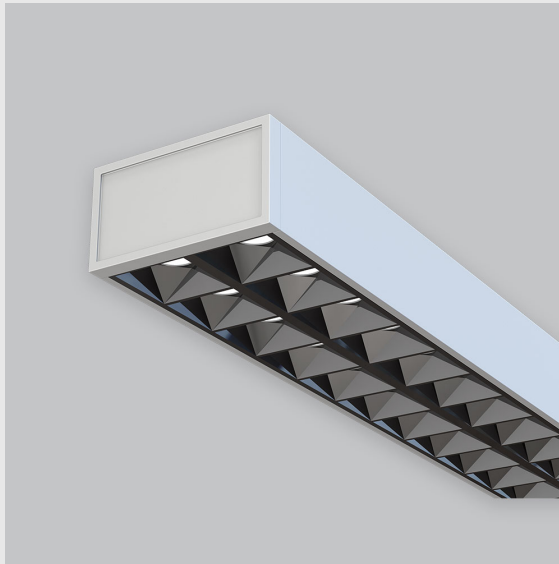

## Variant 2 - 9001-2.2.2.2.2.3.0.2.70.0.1.1.8

### Available Filters

1. Control = ON-OFF  
(FLICKER FREE)
2. CRI = >90
3. Lumen Type = High
4. CCT (Colour  
Temperature) = 4000K
5. Mounting Type =  
Surface
6. Material Colour = Grey
7. Distribution = Up-50% /  
Down-50%
8. Dimension = 301mm-  
600mm
9. Optics = NA
10. Reflector = NA
11. Life of LED = L70  
@50,000h
12. Beam Angle = 90° -  
110°
13. Watt = 71W - 100W
14. SDCM = SDCM = < 3

Leno F fixture has :

- Luminaire housing of aluminium
- Surface powder coat
- SMD (Surface Mount Device) LED technology
- Free standing luminaires
- Minimalistic design
- Numerous combinations of lamp head designs for a variety of desks