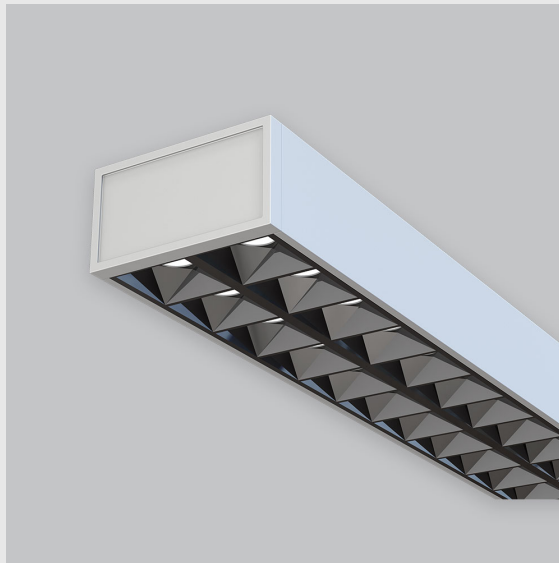

Variant 2 - 9001-1-2.2.1.2.2.3.0.1.70.0.1.1.4

Available Filters

1. Control = ON-OFF
(FLICKER FREE)
2. CRI = >80
3. Lumen Type = High
4. CCT (Colour
Temperature) = 4000K
5. Mounting Type =
Surface
6. Material Colour = Grey
7. Distribution = Direct
8. Dimension = 301mm-
600mm
9. Optics = NA
10. Reflector = NA
11. Life of LED = L70
@50,000h
12. Beam Angle = 90° -
110°
13. Watt = 31W - 40W
14. SDCM = SDCM = < 3

Leno F fixture has :

- Luminaire housing of aluminium
- Surface powder coat
- SMD (Surface Mount Device) LED technology
- Free standing luminaires
- Minimalistic design
- Numerous combinations of lamp head designs for a variety of desks