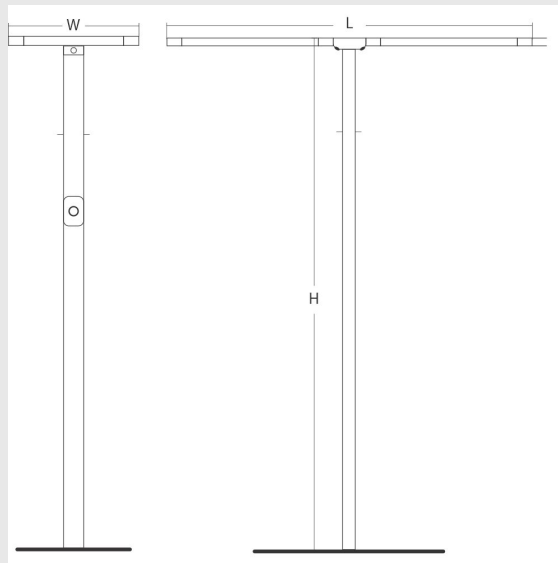

Variant 2 - 9005-1-2.2.1.2.2.3.0.1.70.0.1.1.3

Available Filters

1. Control = ON-OFF
(FLICKER FREE)
2. CRI = >80
3. Lumen Type = High
4. CCT (Colour
Temperature) = 4000K
5. Mounting Type =
Surface
6. Material Colour = Grey
7. Distribution = Direct
8. Dimension = 301mm-
600mm
9. Optics = NA
10. Reflector = NA
11. Life of LED = L70
@50,000h
12. Beam Angle = 90° -
110°
13. Watt = 21W - 30W
14. SDCM = SDCM = < 3

Leno D fixture has :

- Luminaire housing of aluminium
- Surface powder coat
- SMD (Surface Mount Device) LED technology
- Free standing luminaires
- Minimalistic design
- Numerous combinations of lamp head designs for a variety of desks
- Overflowing colours
- Soft light and shadow
- Interpretation of the real environment light and colours