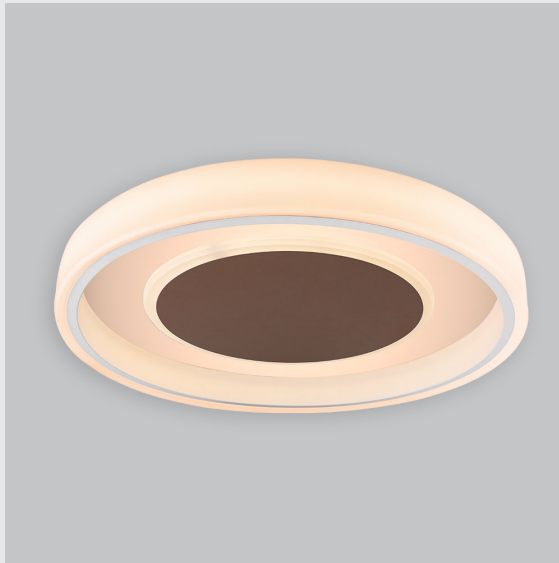

## Variant 2 - 7021-2.2.1.2.1.1.1.1.70.0.1.1.3

### Available Filters

1. Control = ON-OFF  
(FLICKER FREE)
2. CRI = >80
3. Lumen Type = High
4. CCT (Colour  
Temperature) = 4000K
5. Mounting Type =  
Pendant
6. Material Colour = Black
7. Dimension = NA
8. Distribution = Direct
9. Optics = NA
10. Reflector = NA
11. Life of LED = L70  
@50,000h
12. Beam Angle = 90° -  
110°
13. Watt = 21W - 30W
14. SDCM = SDCM = < 3

Fire Fox Ring fixture has :

- Concentric circles molded in acrylic
- Topped with aluminium details
- Multiple sizes available
- Luminaire housing of aluminium + acrylic
- For home decoration & professional environments
- Surface powder coat and LED PCB mounted
- Bottom opening for easy maintenance
- Pendant with cable suspension with quick mounting system
- M6 bolt for M6 fastener
- High performance Acrylic
- Uniform illumination
- Energy-efficient LED with color rendering