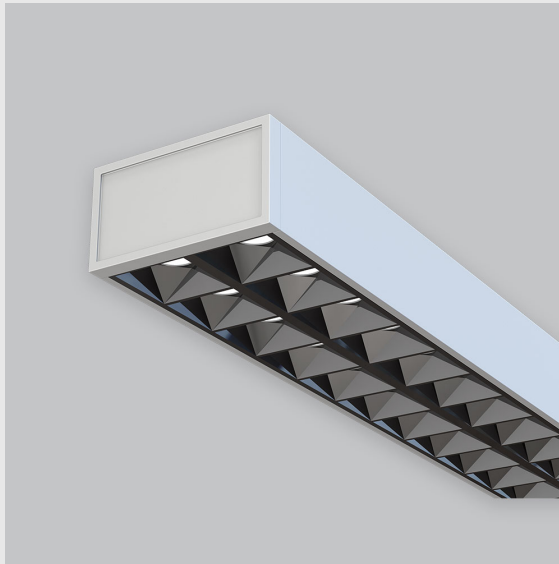

Variant 2 - 9001-2.2.2.2.2.3.0.2.70.0.1.1.8

Available Filters

1. Control = ON-OFF
(FLICKER FREE)
2. CRI = >90
3. Lumen Type = High
4. CCT (Colour
Temperature) = 4000K
5. Mounting Type =
Surface
6. Material Colour = Grey
7. Distribution = Up-50% /
Down-50%
8. Dimension = 301mm-
600mm
9. Optics = NA
10. Reflector = NA
11. Life of LED = L70
@50,000h
12. Beam Angle = 90° -
110°
13. Watt = 71W - 100W
14. SDCM = SDCM = < 3

Leno F fixture has :

- Luminaire housing of aluminium
- Surface powder coat
- SMD (Surface Mount Device) LED technology
- Free standing luminaires
- Minimalistic design
- Numerous combinations of lamp head designs for a variety of desks