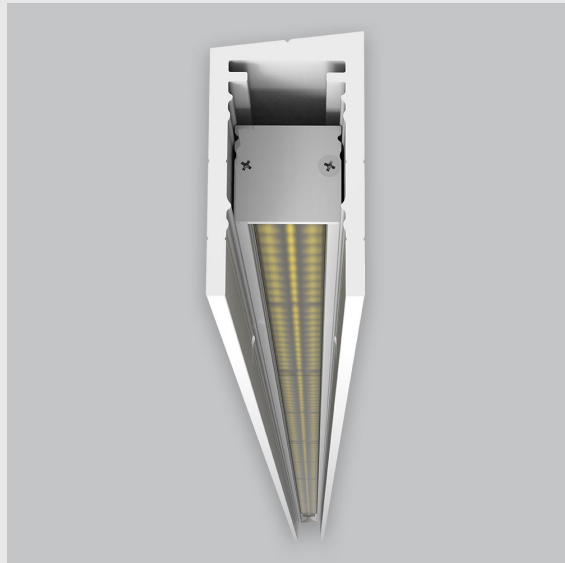

Variant 2 - 5002-2.2.1.2.2.1.4.1.1.4.0.1.1.1

Available Filters

1. Control = ON-OFF
(FLICKER FREE)
2. CRI = >80
3. Lumen Type = High
4. CCT (Colour
Temperature) = 4000K
5. Beam Angle = 0° - 15°
6. Mounting Type =
Surface
7. Material Colour = Black
8. Dimension = 1201mm -
2400mm
9. Distribution = Direct
10. Reflector = NA
11. Life of LED = L70
@50,000h
12. Watt = 1W - 10W
13. SDCM = SDCM = < 3
14. Optics = Lens

P2 Vertical Wall Grazer has :

- Luminaire housing made of extruded aluminium
- Grazes walls
- Accentuates surface textures better
- Reduces hotspots and dead zones
- Custom engineered
- Precision optics provide a narrow 10° beam
- Accommodates a wide range of wall heights
- Perfect longitudinal glare reduction
- Uniform illumination
- Energy efficient LED with effective colour rendering