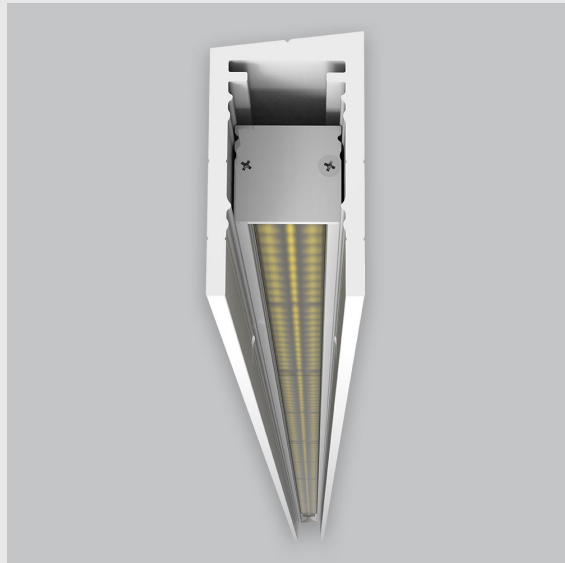

## Variant 2 - 5002-2.2.1.2.2.1.4.1.1.4.0.1.1.1

### Available Filters

1. Control = ON-OFF  
(FLICKER FREE)
2. CRI = >80
3. Lumen Type = High
4. CCT (Colour  
Temperature) = 4000K
5. Beam Angle = 0° - 15°
6. Mounting Type =  
Surface
7. Material Colour = Black
8. Dimension = 1201mm -  
2400mm
9. Distribution = Direct
10. Reflector = NA
11. Life of LED = L70  
@50,000h
12. Watt = 1W - 10W
13. SDCM = SDCM = < 3
14. Optics = Lens

P2 Vertical Wall Grazer has :

- Luminaire housing made of extruded aluminium
- Grazes walls
- Accentuates surface textures better
- Reduces hotspots and dead zones
- Custom engineered
- Precision optics provide a narrow 10° beam
- Accommodates a wide range of wall heights
- Perfect longitudinal glare reduction
- Uniform illumination
- Energy efficient LED with effective colour rendering