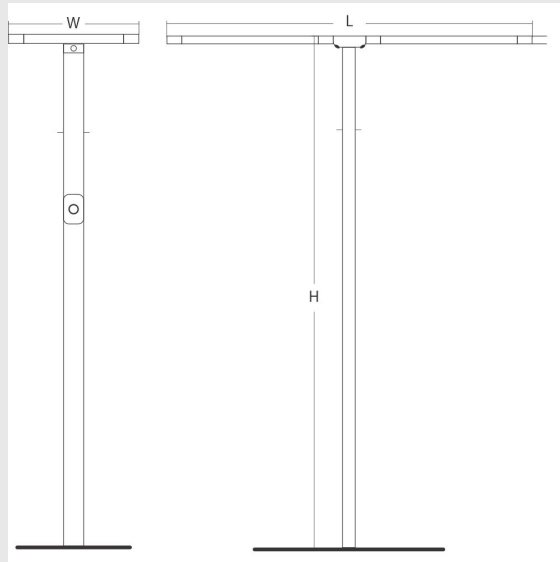

Variant 2 - 9005-2.2.2.2.2.3.0.1.70.0.1.1.4

Available Filters

1. Control = ON-OFF
(FLICKER FREE)
2. CRI = >90
3. Lumen Type = High
4. CCT (Colour Temperature) = 4000K
5. Mounting Type = Surface
6. Material Colour = Grey
7. Distribution = Direct
8. Dimension = NA
9. Optics = NA
10. Reflector = NA
11. Life of LED = L70
@50,000h
12. Beam Angle = 90° -
110°
13. Watt = 31W - 40W
14. SDCM = SDCM = < 3