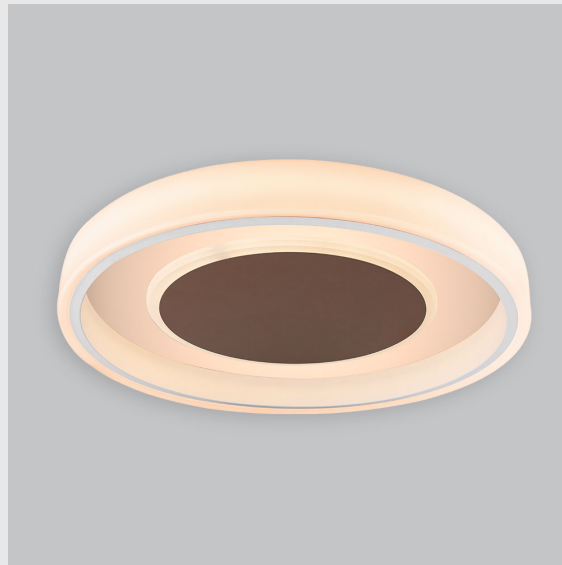

## Variant 2 - 7021-2.2.1.2.1.1.1.1.70.0.1.1.3

### Available Filters

1. Control = ON-OFF  
(FLICKER FREE)
2. CRI = >80
3. Lumen Type = High
4. CCT (Colour  
Temperature) = 4000K
5. Mounting Type =  
Pendant
6. Material Colour = Black
7. Dimension = 300mm -  
600mm
8. Distribution = Direct
9. Optics = NA
10. Reflector = NA
11. Life of LED = L70  
@50,000h
12. Beam Angle = 90° -  
110°
13. Watt = 21W - 30W
14. SDCM = SDCM = < 3

Fire Fox Ring fixture has :

- Concentric circles molded in acrylic
- Topped with aluminium details
- Multiple sizes available
- Luminaire housing of aluminium + acrylic
- For home decoration & professional environments
- Surface powder coat and LED PCB mounted
- Bottom opening for easy maintenance
- Pendant with cable suspension with quick mounting system
- M6 bolt for M6 fastener
- High performance Acrylic
- Uniform illumination
- Energy-efficient LED with color rendering