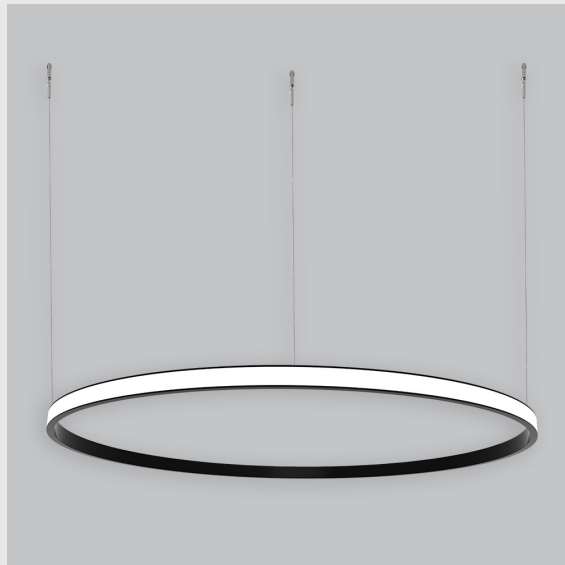

Variant 2 - 7006-2.2.1.2.1.1.1.1.7.1.0.1.1.3

Available Filters

1. Control = ON-OFF
(FLICKER FREE)
2. CRI = >80
3. Lumen Type = High
4. CCT (Colour
Temperature) = 4000K
5. Mounting Type =
Pendant
6. Material Colour = Black
7. Dimension = 300mm -
600mm
8. Distribution = Direct
9. Optics = PMMA Diffuser
10. Reflector = NA
11. Life of LED = L70
@50,000h
12. Beam Angle = 90° -
110°
13. Watt = 21W - 30W
14. SDCM = SDCM = < 3

Unik Outer Lit Ring has :

- Outer lit ring with 20mm height
- Luminaire housing of aluminium
- Surface powder coated
- LED PCB mounted
- Bottom opening for easy maintenance
- Pendant with cable suspension
- Quick mounting system
- M6 bolt for M6 fastener
- Creates a beautiful scenery of lighting
- Uniform illumination
- Energy-efficient LED with color rendering