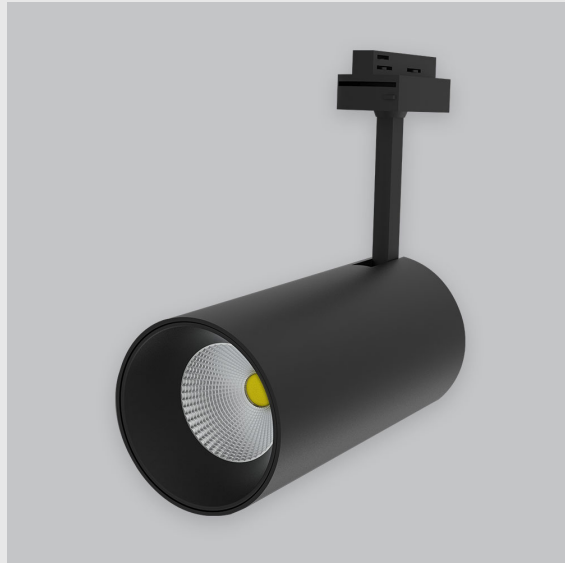

Variant 2 - 4001-2.2.1.2.0.1.0.1.1.4.0.1.1.4

Available Filters

1. Control = ON-OFF
(FLICKER FREE)
2. CRI = >80
3. Lumen Type = High
4. CCT (Colour
Temperature) = 4000K
5. Beam Angle = 0° - 15°
6. Material Colour = Black
7. Distribution = Direct
8. Dimension = NA
9. Mounting Type = NA
10. Reflector = NA
11. Life of LED = L70
@50,000h
12. Watt = 31W - 40W
13. SDCM = SDCM = < 3
14. Optics = Lens

Phoenix Track Light has :

- Luminaire housing of die cast-aluminum
- Round recessed spotlight
- Surface powder coated
- COB (Chip on Board) technology
- Zero multiple shadows
- LED with effective colour rendering
- Overflowing colours with soft light and shadow
- Interpretation of the real environment light and colours
- Perfect longitudinal glare reduction
- Uniform light distribution