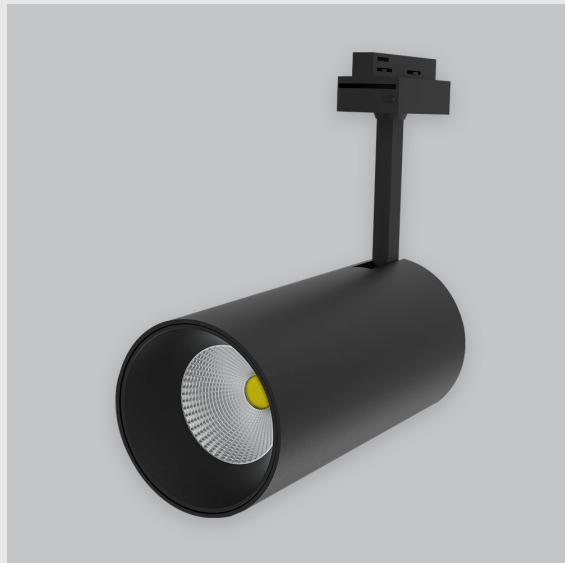

## Variant 2 - 4001-2.2.1.2.0.1.0.1.1.4.0.1.1.2

### Available Filters

1. Control = ON-OFF  
(FLICKER FREE)
2. CRI = >80
3. Lumen Type = High
4. CCT (Colour  
Temperature) = 4000K
5. Beam Angle = 0° - 15°
6. Material Colour = Black
7. Distribution = Direct
8. Dimension = NA
9. Mounting Type = NA
10. Reflector = NA
11. Life of LED = L70  
@50,000h
12. Watt = 11W - 20W
13. SDCM = SDCM = < 3
14. Optics = Lens

Phoenix Track Light has :

- Luminaire housing of die cast-aluminum
- Round recessed spotlight
- Surface powder coated
- COB (Chip on Board) technology
- Zero multiple shadows
- LED with effective colour rendering
- Overflowing colours with soft light and shadow
- Interpretation of the real environment light and colours
- Perfect longitudinal glare reduction
- Uniform light distribution
- No lateral spill for superior wall wash applications
- High colour rendering