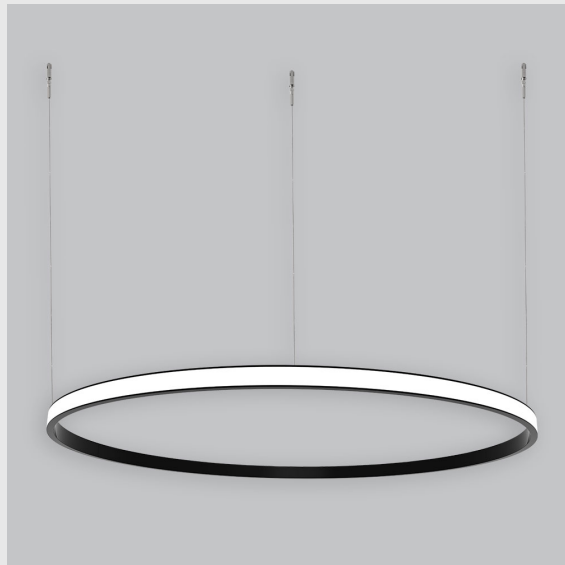

Variant 2 - 7007-2.2.2.2.1.2.2.1.7.1.0.1.1.5

Available Filters

1. Control = ON-OFF
(FLICKER FREE)
2. CRI = >90
3. Lumen Type = High
4. CCT (Colour
Temperature) = 4000K
5. Mounting Type =
Pendant
6. Material Colour = White
7. Dimension = 601mm -
900mm
8. Distribution = Direct
9. Optics = PMMA Diffuser
10. Reflector = NA
11. Life of LED = L70
@50,000h
12. Beam Angle = 90° -
110°
13. Watt = 41W - 50W
14. SDCM = SDCM = < 3

Unik Outer Lit Ring has :

- Outer lit ring with 20mm height
- Luminaire housing of aluminium
- Surface powder coat
- LED PCB mounted
- Bottom opening for easy maintenance
- Pendant with cable suspension
- Quick mounting system
- M6 bolt for M6 fastener
- Creates a beautiful scenery of lighting
- Uniform illumination
- Energy-efficient LED with color rendering