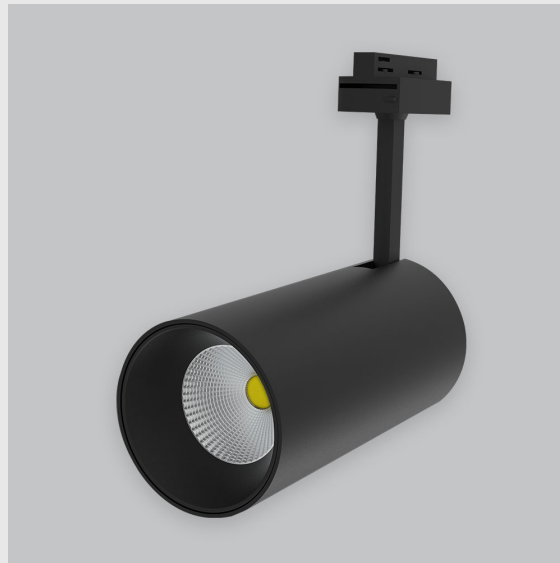

Variant 2 - 4001-2.2.2.2.0.2.0.1.20.0.1.1.2

Available Filters

1. Control = ON-OFF
(FLICKER FREE)
2. CRI = >90
3. Lumen Type = High
4. CCT (Colour
Temperature) = 4000K
5. Material Colour = White
6. Distribution = Direct
7. Beam Angle = 15° - 25°
8. Dimension = NA
9. Mounting Type = NA
10. Optics = NA
11. Reflector = NA
12. Life of LED = L70
@50,000h
13. Watt = 11W - 20W
14. SDCM = SDCM = < 3

Phoenix Track Light has :

- Luminaire housing of die cast-aluminum
- Round recessed spotlight
- Surface powder coat
- COB (Chip on Board) technology
- Zero multiple shadows
- LED with effective colour rendering
- Overflowing colours with soft light and shadow
- Interpretation of the real environment light and colours
- Perfect longitudinal glare reduction
- Uniform light distribution
- No lateral spill for superior wall wash applications
- High colour rendering