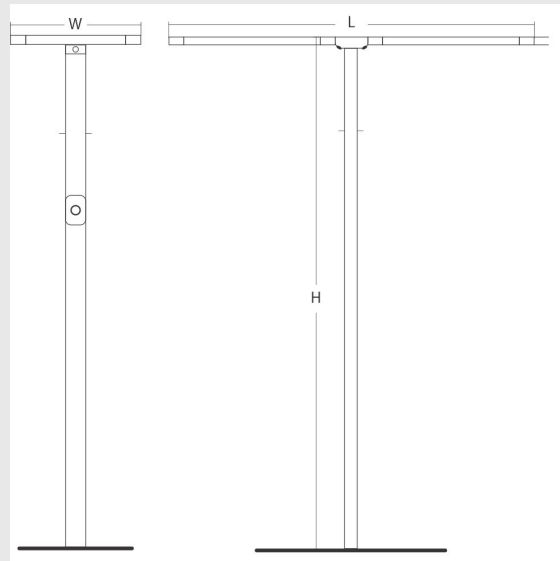

Variant 2 - 9005-2.2.2.2.2.3.0.1.70.0.1.1.4

Available Filters

1. Control = ON-OFF
(FLICKER FREE)
2. CRI = >90
3. Lumen Type = High
4. CCT (Colour Temperature) = 4000K
5. Mounting Type = Surface
6. Material Colour = Grey
7. Distribution = Direct
8. Dimension = NA
9. Optics = NA
10. Reflector = NA
11. Life of LED = L70 @50,000h
12. Beam Angle = 90° - 110°
13. Watt = 31W - 40W
14. SDCM = SDCM = < 3