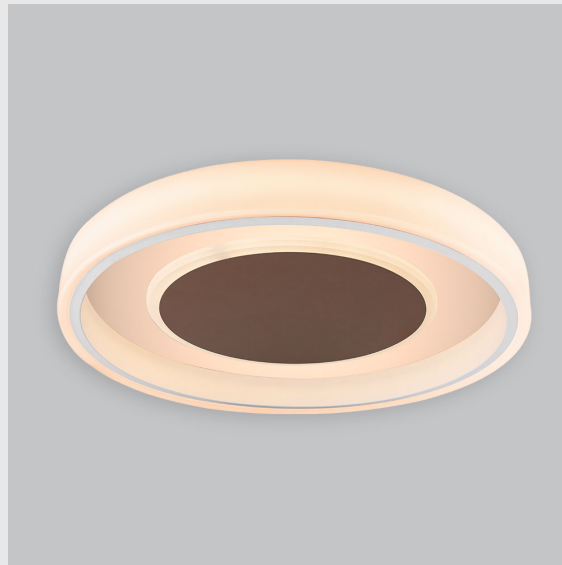

## Variant 2 - 7021-2.2.2.2.2.2.1.1.70.0.1.1.5

### Available Filters

1. Control = ON-OFF  
(FLICKER FREE)
2. CRI = >90
3. Lumen Type = High
4. CCT (Colour  
Temperature) = 4000K
5. Mounting Type =  
Surface
6. Material Colour = White
7. Dimension = 300mm -  
600mm
8. Distribution = Direct
9. Optics = NA
10. Reflector = NA
11. Life of LED = L70  
@50,000h
12. Beam Angle = 90° -  
110°
13. Watt = 41W - 50W
14. SDCM = SDCM = < 3

Fire Fox Ring fixture has :

- Concentric circles molded in acrylic
- Topped with aluminium details
- Multiple sizes available
- Luminaire housing of aluminium + acrylic
- For home decoration & professional environments
- Surface powder coat and LED PCB mounted
- Bottom opening for easy maintenance
- Pendant with cable suspension with quick mounting system
- M6 bolt for M6 fastener
- High performance Acrylic
- Uniform illumination
- Energy-efficient LED with color rendering