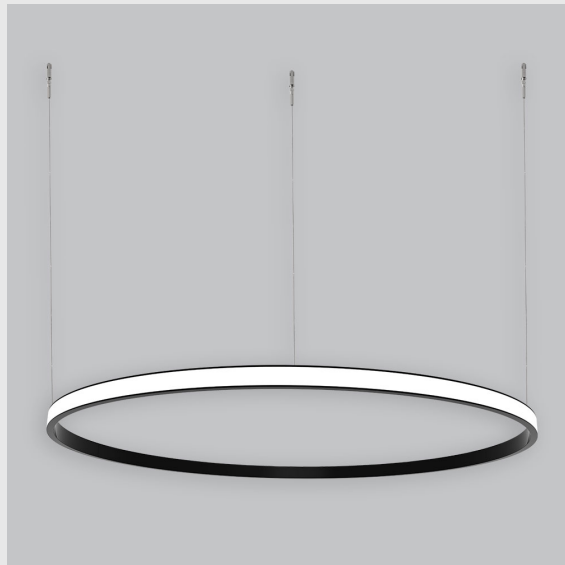

## Variant 2 - 7006-2.2.2.2.1.2.2.1.7.1.0.1.1.5

### Available Filters

1. Control = ON-OFF  
(FLICKER FREE)
2. CRI = >90
3. Lumen Type = High
4. CCT (Colour  
Temperature) = 4000K
5. Mounting Type =  
Pendant
6. Material Colour = White
7. Dimension = 601mm -  
900mm
8. Distribution = Direct
9. Optics = PMMA Diffuser
10. Reflector = NA
11. Life of LED = L70  
@50,000h
12. Beam Angle = 90° -  
110°
13. Watt = 41W - 50W
14. SDCM = SDCM = < 3

Unik Outer Lit Ring has :

- Outer lit ring with 20mm height
- Luminaire housing of aluminium
- Surface powder coat
- LED PCB mounted
- Bottom opening for easy maintenance
- Pendant with cable suspension
- Quick mounting system
- M6 bolt for M6 fastener
- Creates a beautiful scenery of lighting
- Uniform illumination
- Energy-efficient LED with color rendering