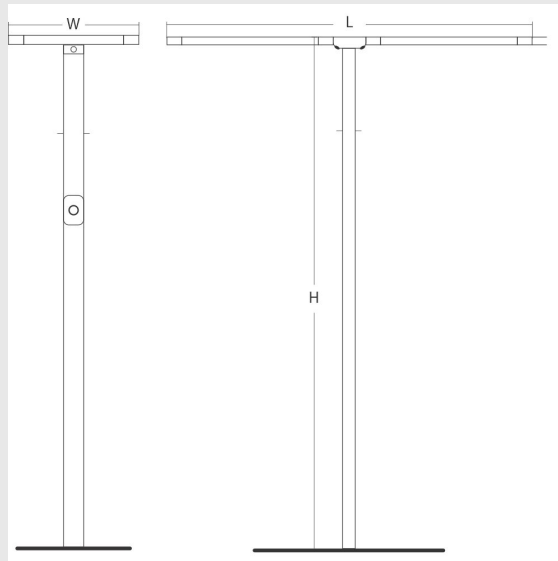

## Variant 2 - 9005-1-2.2.2.2.2.3.0.1.70.0.1.1.4

### Available Filters

1. Control = ON-OFF  
(FLICKER FREE)
2. CRI = >90
3. Lumen Type = High
4. CCT (Colour Temperature) = 4000K
5. Mounting Type = Surface
6. Material Colour = Grey
7. Distribution = Direct
8. Dimension = NA
9. Optics = NA
10. Reflector = NA
11. Life of LED = L70  
@50,000h
12. Beam Angle = 90° -  
110°
13. Watt = 31W - 40W
14. SDCM = SDCM = < 3