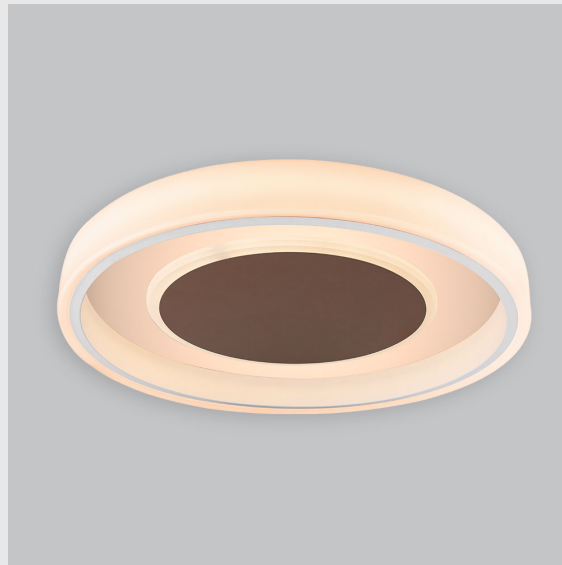

Variant 2 - 7021-2.2.2.2.2.2.1.1.70.0.1.1.5

Available Filters

1. Control = ON-OFF
(FLICKER FREE)
2. CRI = >90
3. Lumen Type = High
4. CCT (Colour
Temperature) = 4000K
5. Mounting Type =
Surface
6. Material Colour = White
7. Dimension = 300mm -
600mm
8. Distribution = Direct
9. Optics = NA
10. Reflector = NA
11. Life of LED = L70
@50,000h
12. Beam Angle = 90° -
110°
13. Watt = 41W - 50W
14. SDCM = SDCM = < 3

Fire Fox Ring fixture has :

- Concentric circles molded in acrylic
- Topped with aluminium details
- Multiple sizes available
- Luminaire housing of aluminium + acrylic
- For home decoration & professional environments
- Surface powder coat and LED PCB mounted
- Bottom opening for easy maintenance
- Pendant with cable suspension with quick mounting system
- M6 bolt for M6 fastener
- High performance Acrylic
- Uniform illumination
- Energy-efficient LED with color rendering