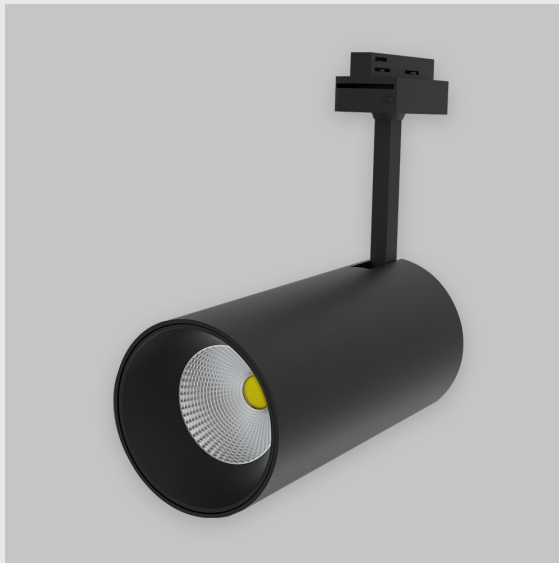

## Variant 2 - 4001-2.2.2.2.0.2.0.1.20.0.1.1.2

### Available Filters

1. Control = ON-OFF  
(FLICKER FREE)
2. CRI = >90
3. Lumen Type = High
4. CCT (Colour  
Temperature) = 4000K
5. Material Colour = White
6. Distribution = Direct
7. Beam Angle = 15° - 25°
8. Dimension = NA
9. Mounting Type = NA
10. Optics = NA
11. Reflector = NA
12. Life of LED = L70  
@50,000h
13. Watt = 11W - 20W
14. SDCM = SDCM = < 3

Phoenix Track Light has :

- Luminaire housing of die cast-aluminum
- Round recessed spotlight
- Surface powder coat
- COB (Chip on Board) technology
- Zero multiple shadows
- LED with effective colour rendering
- Overflowing colours with soft light and shadow
- Interpretation of the real environment light and colours
- Perfect longitudinal glare reduction
- Uniform light distribution
- No lateral spill for superior wall wash applications
- High colour rendering